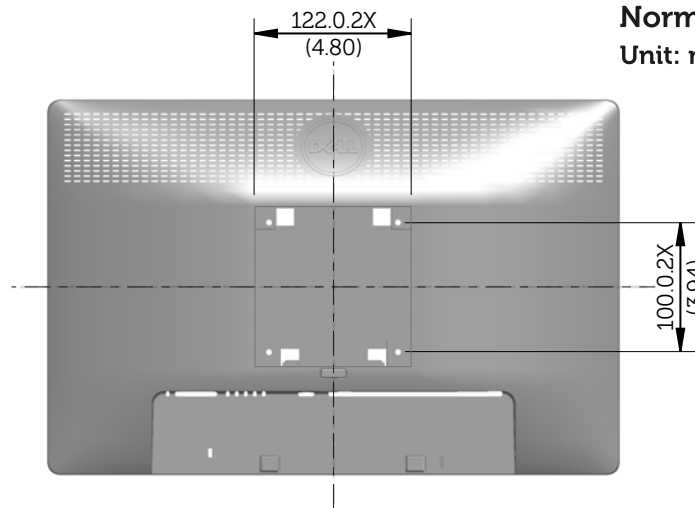

P1913 Outline Dimensions

Norminal Dimensions

Unit: mm (inch)

Back view of Monitor without stand

P1913S Outline Dimensions

Nominal Dimensions
Unit: mm (inch)

Back view of Monitor without stand

P2213 Outline Dimensions

Nominal Dimensions
Unit: mm (inch)

Back view of Monitor without stand