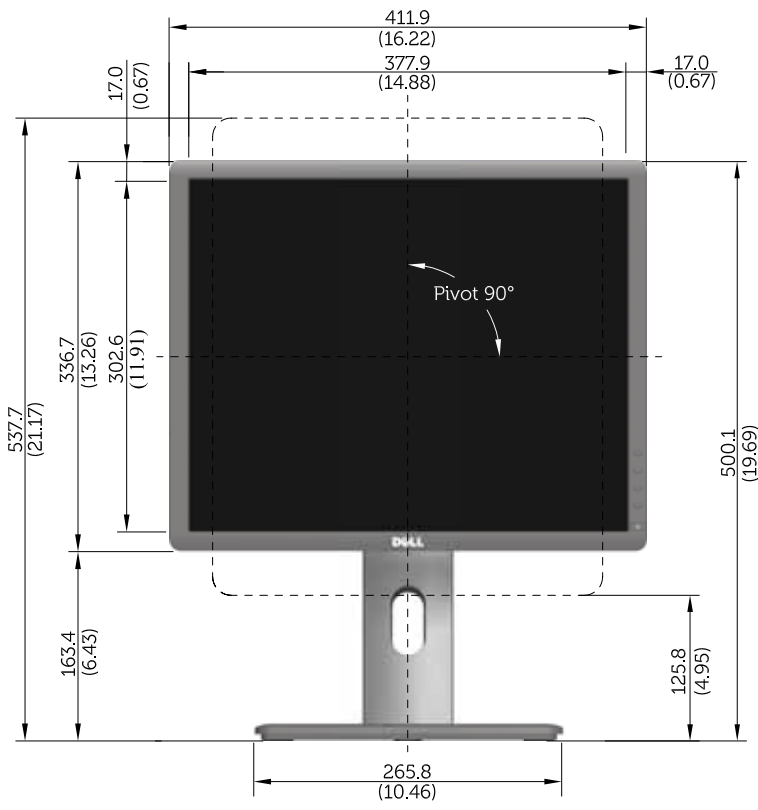

P1913 Outline Dimensions

Norminal Dimensions

Unit: mm (inch)

Back view of Monitor without stand

P1913S Outline Dimensions

Nominal Dimensions
Unit: mm (inch)

Back view of Monitor without stand

P2213 Outline Dimensions

Nominal Dimensions
Unit: mm (inch)

Back view of Monitor without stand